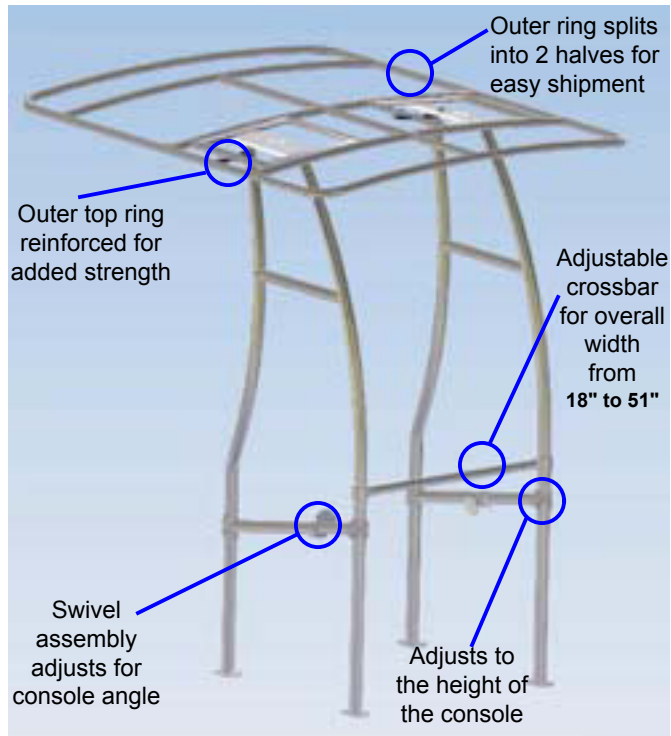

Taco Accessory-Ready™ T-top Specifications

Side View

Outer Ring Top View

Outrigger-Ready™

Weld-in mounting plates are already installed and pre-drilled for easy, 10-minute Grand Slam installations!

Accessory-Ready™

T-top ring features specially designed aluminum male splines for easy installation & adjustment of rod holders and accessories.

Polished aluminum rod holder

Male Spline with attractive black trim weld