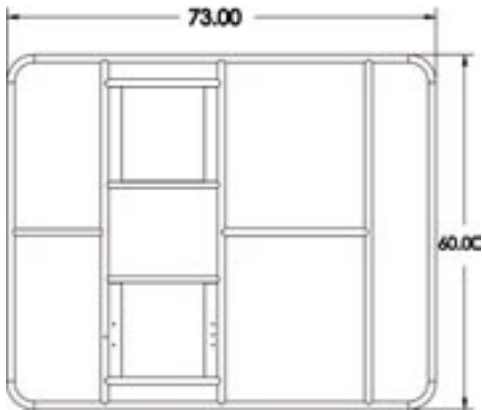

Taco Accessory-Ready™ T-top Specifications

Side View

Outer Ring Top View

Outrigger-Ready™

Weld-in mounting plates are already installed and pre-drilled for easy, 10-minute Grand Slam installations!

Accessory-Ready™

T-top ring features specially designed aluminum male splines for easy installation & adjustment of rod holders and accessories.

Polished aluminum rod holder

Male Spline with attractive black trim weld