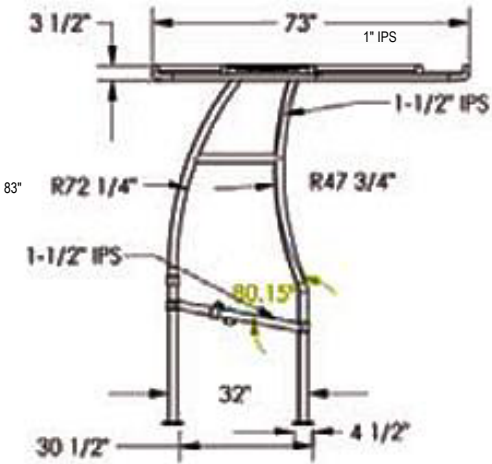

Taco Accessory-Ready™ T-top Specifications

Side View

Outer Ring Top View

Outrigger-Ready™

Weld-in mounting plates are already installed and pre-drilled for easy, 10-minute Grand Slam installations!

Accessory-Ready™

T-top ring features specially designed aluminum male splines for easy installation & adjustment of rod holders and accessories.

Polished aluminum rod holder

Male Spline with attractive black trim weld